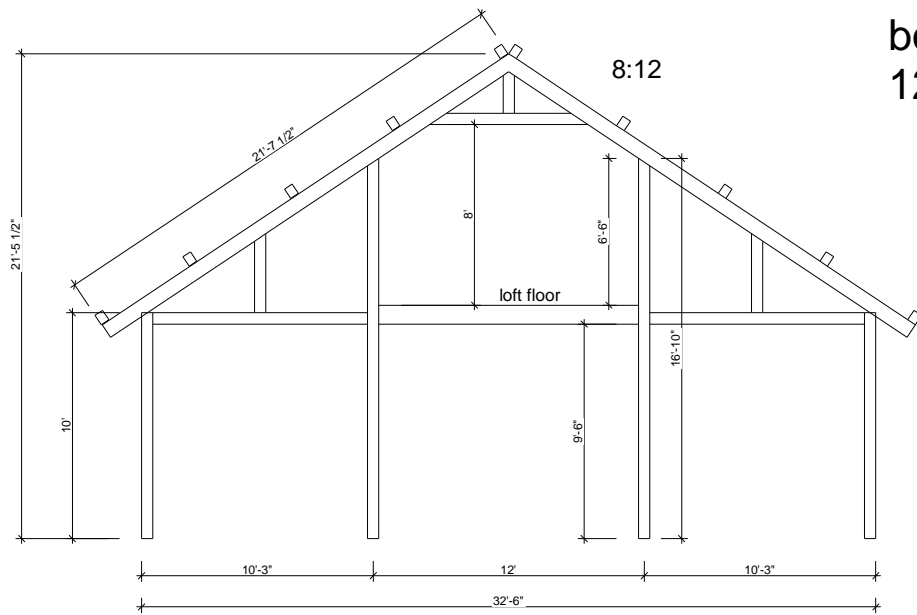

"gable style"

both styles have loft
12' wide x length

"monitor style"